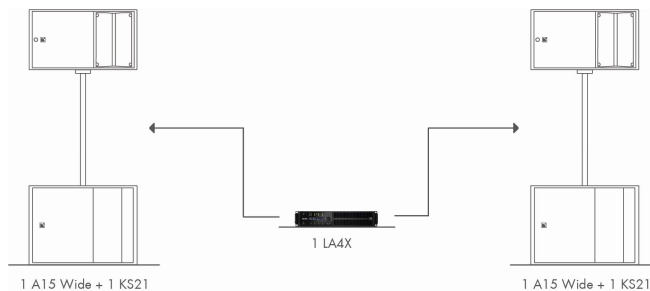

A15 KIT LIST

CONFIGURATION