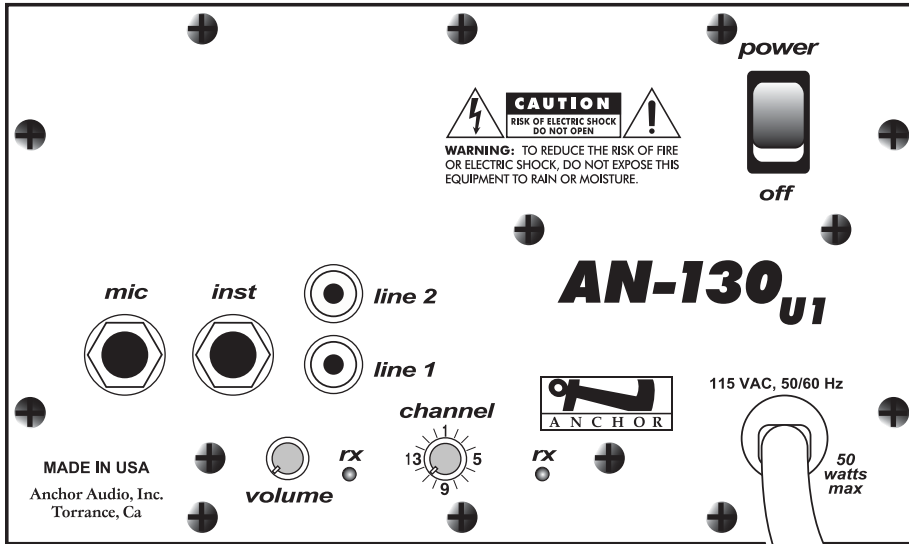

AN-130

POWERED MONITOR

(AN-130U1 Back Panel Shown)

MADE IN THE USA!

Now featuring 16 channel
UHF diversity wireless
by Anchor Audio

Reach crowds of 100+

Delivers up to 101 dB
of clear sound

Bass and Treble controls

30 watt amplifier provides
lots of sound

Magnetically shielded
carbon fiber speaker

Has mic, instrument and
2 line inputs

Durable injection-molded
polypropylene case

Weights just 8.5 pounds

2-way speaker system
combines 4.5" woofer and
dome tweeter